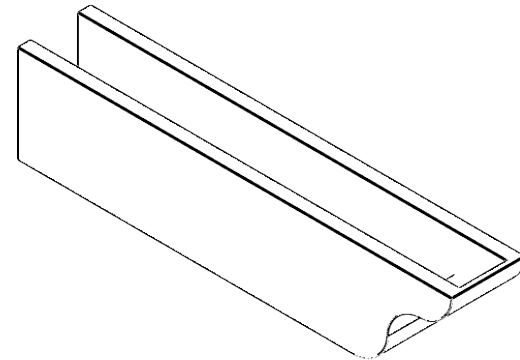

ITEM NUMBER: RFTURO060X08000X36000X008CAR00RCPR

6"W X 8"H X 36"L TIMBERTHANE ROUGH CEDAR CARMEL FAUX WOOD OPEN RAFTER TAIL, 8"L END, PRIMED TAN

36"

SIDE PROFILE

ISOMETRIC

FRONT PROFILE

GENERATED DATE : 03/02/2023

EKENA MILLWORK
2300 WEST MAIN ST.
CLARKSVILLE, TX 75426
TOLL FREE: 866-607-0453
WWW.EKENAMILLWORK.COM

NOTES

1. INSTALLATION TO BE COMPLETED IN ACCORDANCE WITH MANUFACTURER'S SPECIFICATIONS.
2. DRAWING MAY NOT BE TO SCALE
3. THIS DRAWING IS INTENDED FOR DESIGN AND PLANNING PURPOSES ONLY.
4. ALL INFORMATION CONTAINED HEREIN WAS CURRENT AT THE TIME OF DEVELOPMENT BUT MUST BE REVIEWED AND APPROVED BY THE PRODUCT MANUFACTURER TO BE CONSIDERED ACCURATE.
5. TIMBERTHANE ARCHITECTURAL PRODUCTS ARE MADE FROM HIGH DENSITY URETHANE AND COME FACTORY PRIMED