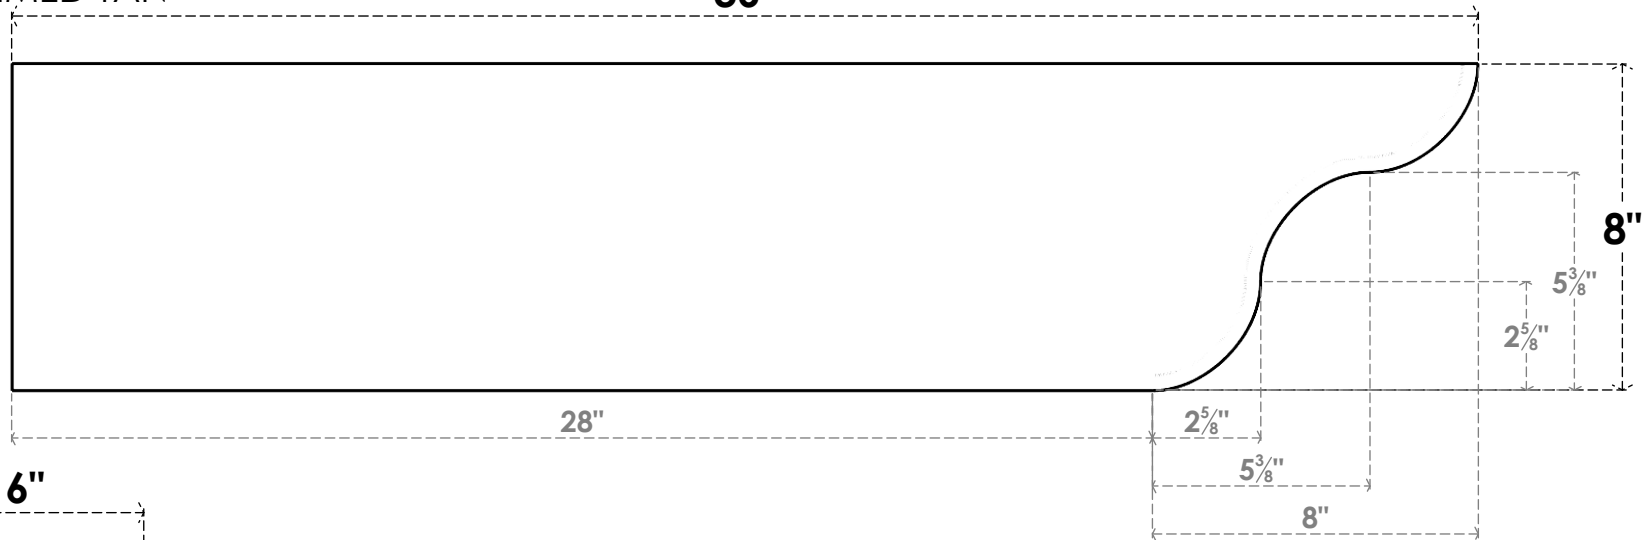

ITEM NUMBER: RFTURO060X08000X36000X008CAR00RCPR

6"W X 8"H X 36"L TIMBERTHANE ROUGH CEDAR CARMEL FAUX WOOD OPEN RAFTER TAIL, 8"L END, PRIMED TAN

36"

SIDE PROFILE

ISOMETRIC

FRONT PROFILE

GENERATED DATE : 03/02/2023