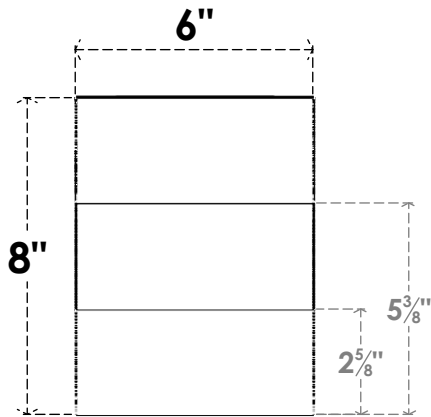

ITEM NUMBER: RFTURO060X08000X36000X008CAR00RCPR

6"W X 8"H X 36"L TIMBERTHANE ROUGH CEDAR CARMEL FAUX WOOD OPEN RAFTER TAIL, 8"L END, PRIMED TAN

36"

SIDE PROFILE

ISOMETRIC

FRONT PROFILE

GENERATED DATE : 03/02/2023